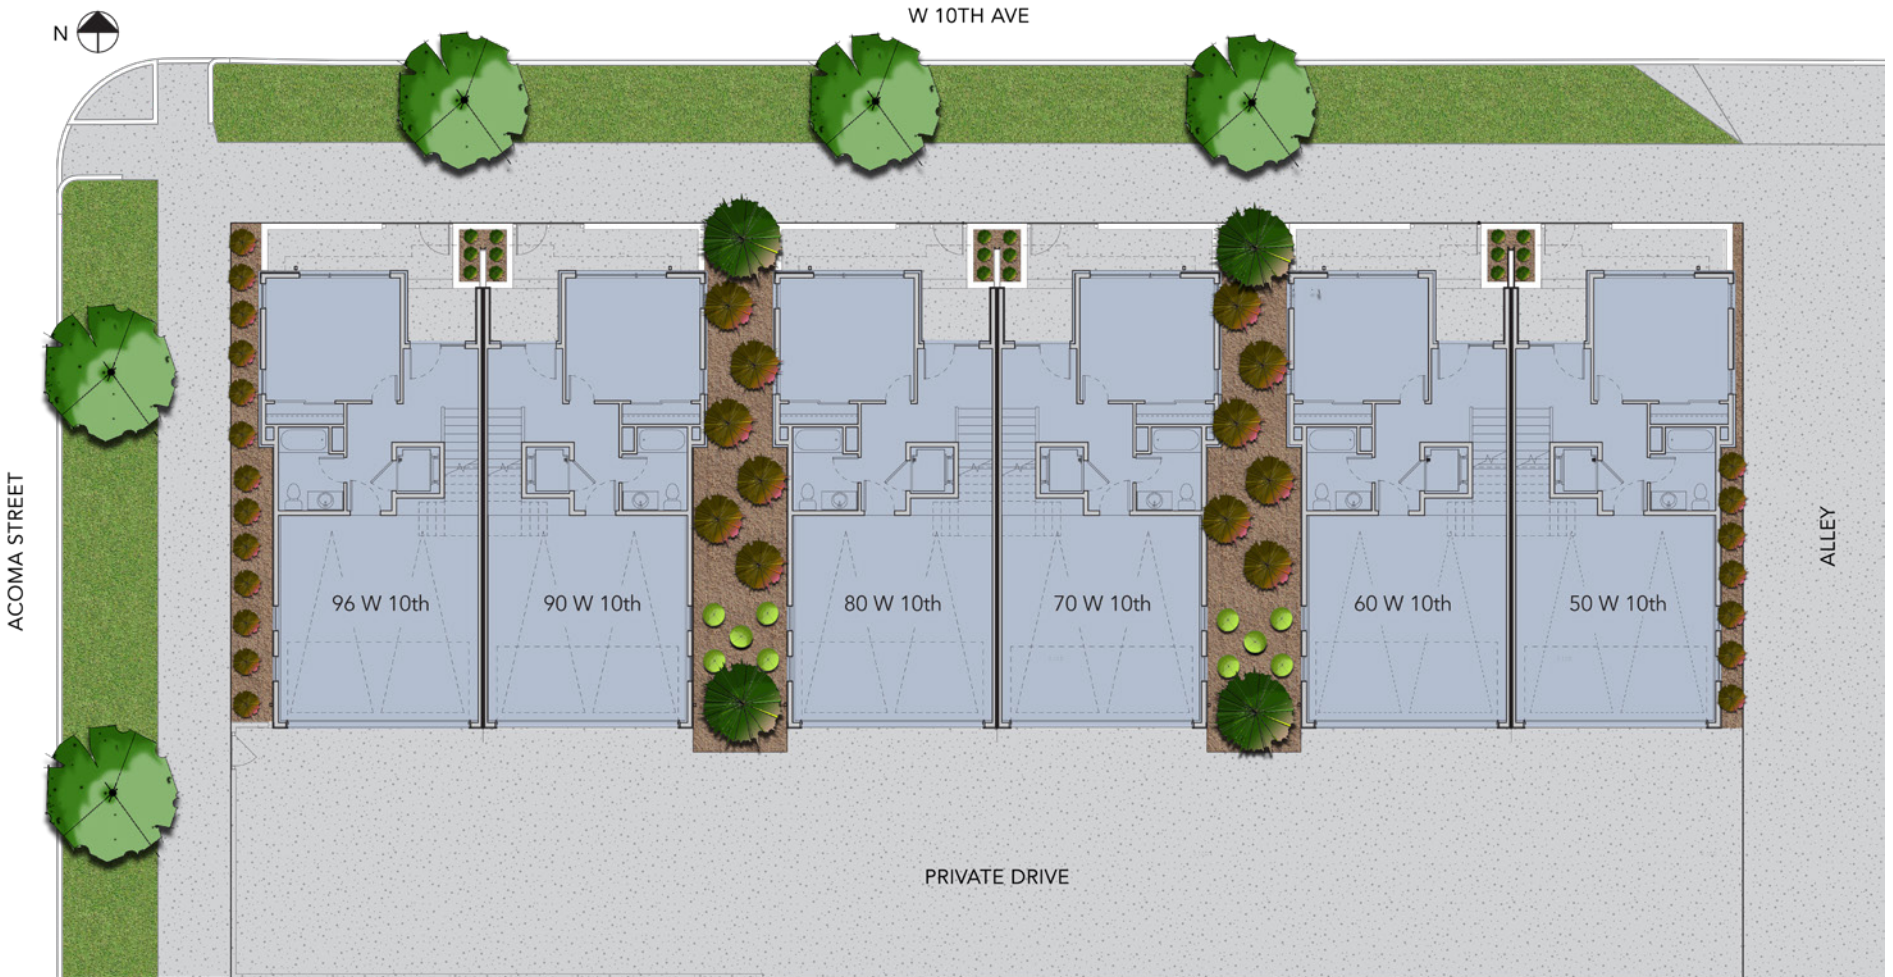

SITE MAP

Liz Richards
303.956.2962

Deviree Vallego
303.931.0097

AcomaReserve.com

LIV | Sotheby's
INTERNATIONAL REALTY 